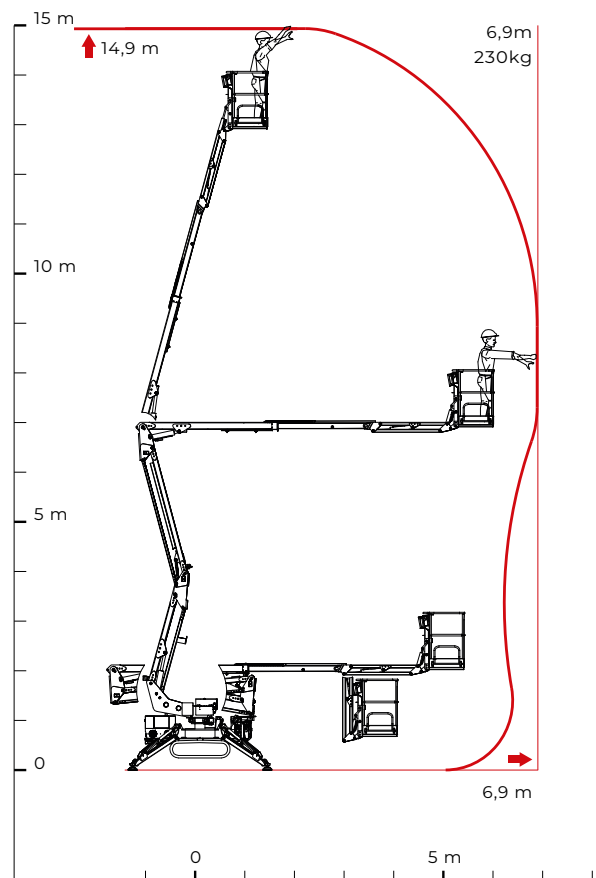

TECHNICAL SHEET

PERFORMANCE AND DIMENSIONS

Main features

This is the most compact geometric platform without outreach limiter in its class. It goes through a standard door and fit in the lifts, a key feature for use inside large structures such as airports or large shopping centres.

Max. working height	14,9 m
Max. reach with 230 kg	6,9 m
Platform height	12,9 m
Max. load in basket	230 kg
Basket dimensions	1,4 x 0,7 x 1,1 m
Basket rotation	+/-90° (options)
Turret rotation	+/- 178° (356° non-continuous)
Total weight	1820 Kg