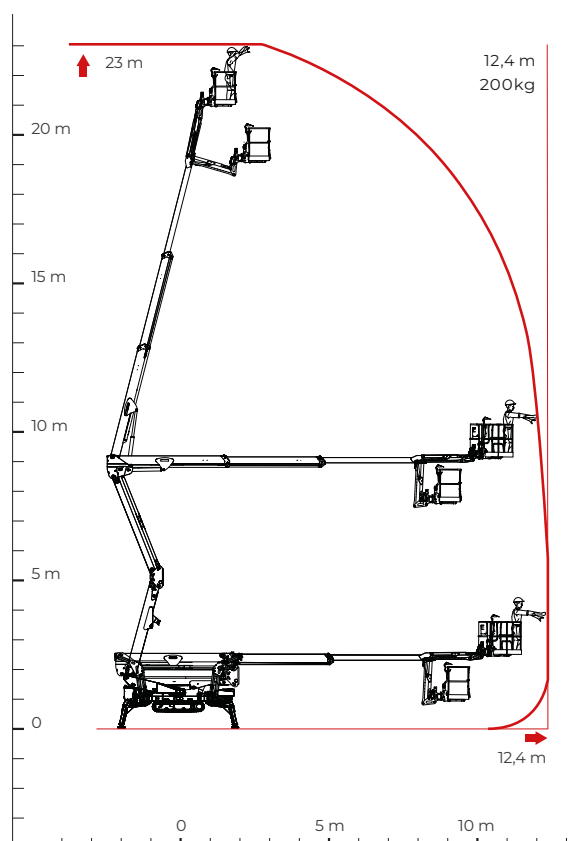

TECHNICAL SHEET

PERFORMANCE AND DIMENSIONS

Main features

With the excellent combination of weight, strength and working height, it's the most compact platform with the longest outreach in its category. Equipped with the Self Control System, developed by CMC, for automatic stabilisation control, manoeuvring speed, automatic closure of the aerial part and collision prevention.

Max. working height	23 m
Max. reach with 200 kg	12,4 m
Platform height	21 m
Max. load in basket	200 kg
Basket dimensions	1,4 x 0,7 x 1,1 m
Basket rotation	+/- 90° (options)
Turret rotation	+/- 355° (710° continuous)
Total weight	3000 Kg