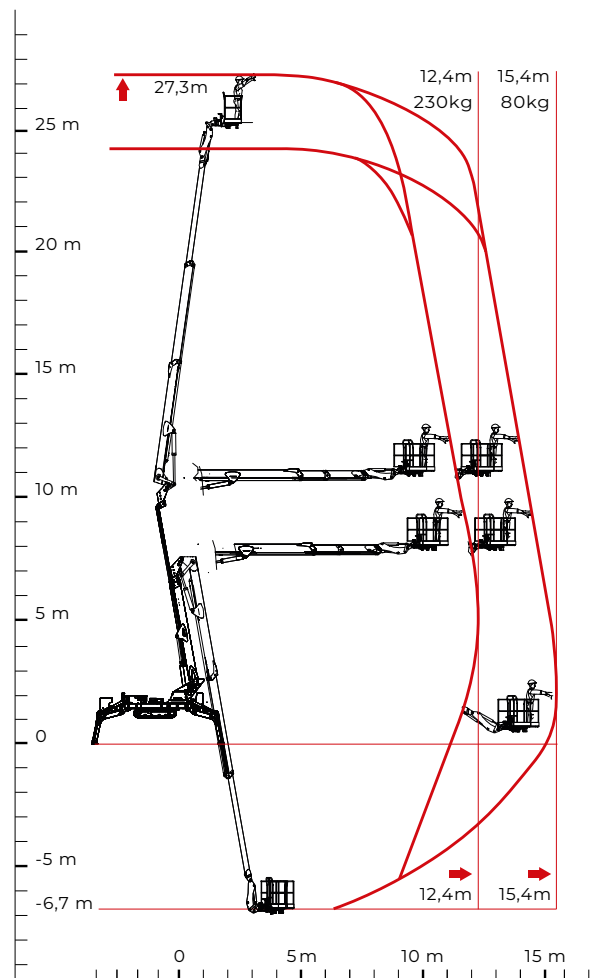

## TECHNICAL SHEET

### PERFORMANCE AND DIMENSIONS

#### Main features

This platform has compact design and high-performance capabilities: 27,3m working height, 15,4m of horizontal reach and the ability to work in negative, down to -6.7m. With three stabilisation areas, it can perform a wide range of tasks with outstanding efficiency and reliability.

Max. working height	<b>27,3 m</b>
Possibility of working in negative	<b>-6,7 m</b>
Max. outreach with 80 kg	<b>15,4 m</b>
Platform height	<b>25,3 m</b>
Max. load in basket	<b>230 kg</b>
Basket dimensions	<b>1,7 x 0,7 x 1,1 m</b>
Basket rotation	<b>+/-90°</b>
Turret rotation	<b>+/- 200° (400° continuous)</b>
Total weight	<b>4109 Kg</b>